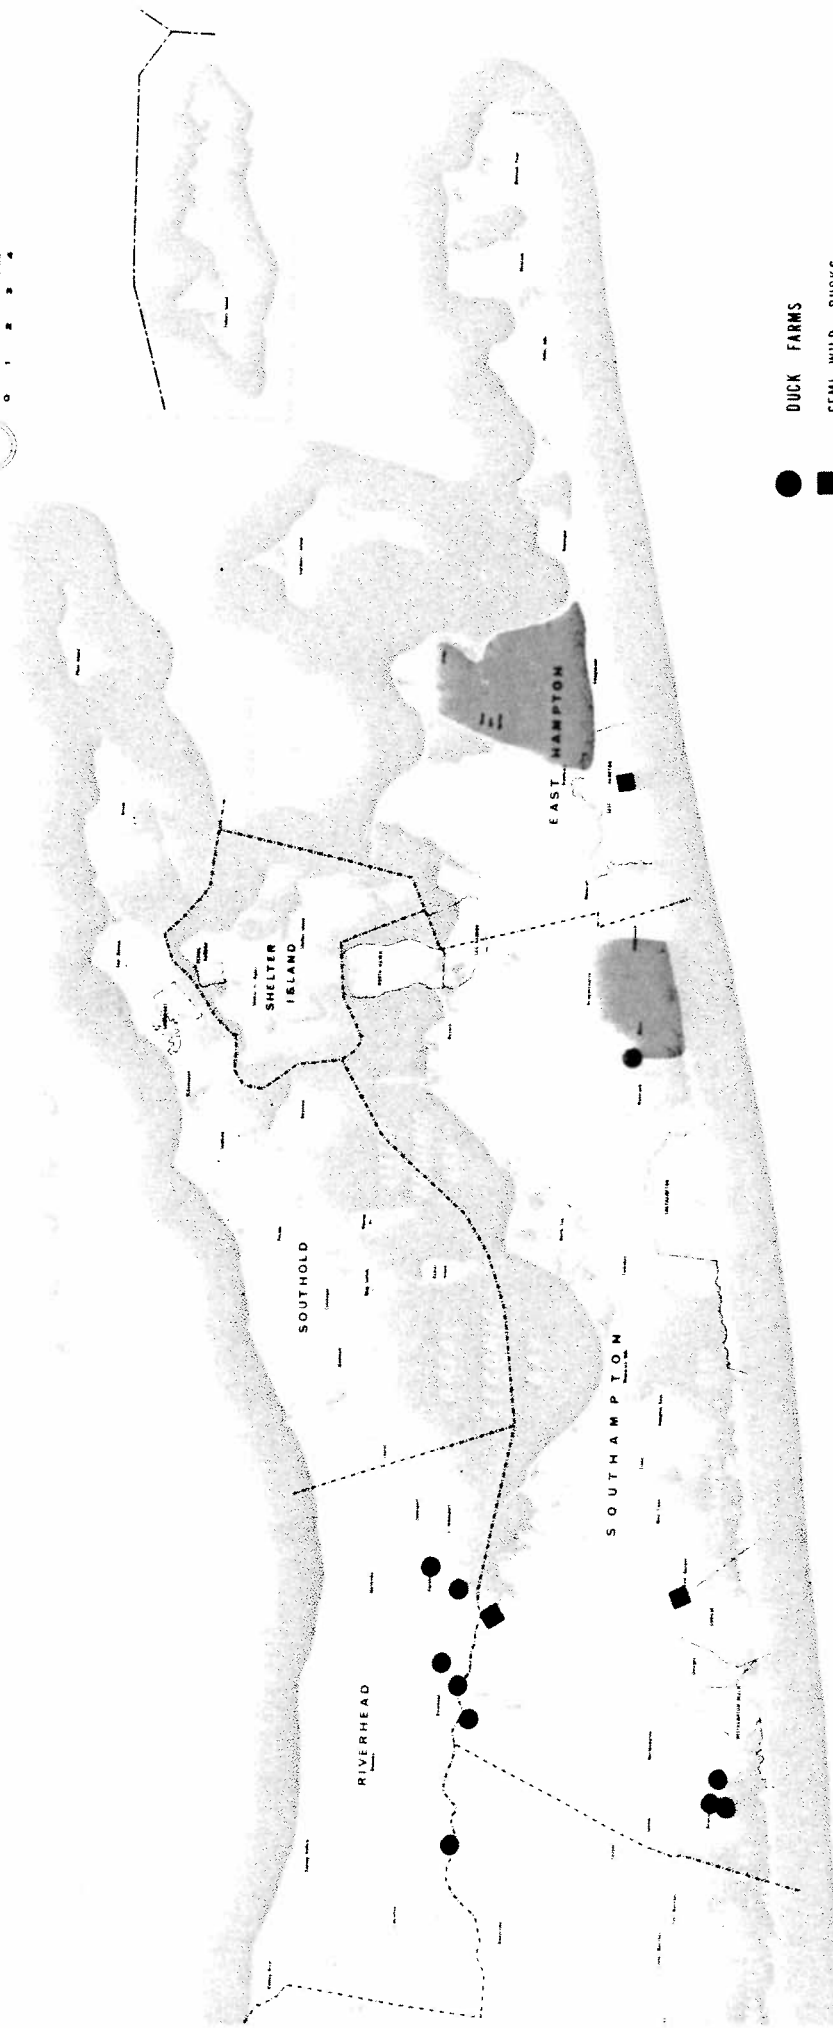

(FIVE WESTERN TOWNS)

SUFFOLK COUNTY

long Island new york

- DUCK FARMS
- SEMI-WILD DUCKS
- ▣ DOG WASTE PICK-UP LAW ENACTED
- ▤ HORSE CONCENTRATIONS
- ▥ DOG WASTE CONTROL LAW PROPOSED

ANIMAL POPULATIONS AND DOG WASTE ORDINANCE LOCATIONS

(FIVE EASTERN TOWNS)
SUFFOLK COUNTY
 Long Island New York

- DUCK FARMS
- SEMI-WILD DUCKS
- ▣ DOG WASTE PICK-UP LAW ENACTED
- ▣ HORSE CONCENTRATIONS
- ▣ DOG WASTE CONTROL LAW PROPOSED

**ANIMAL POPULATIONS
 AND DOG WASTE
 ORDINANCE LOCATIONS**